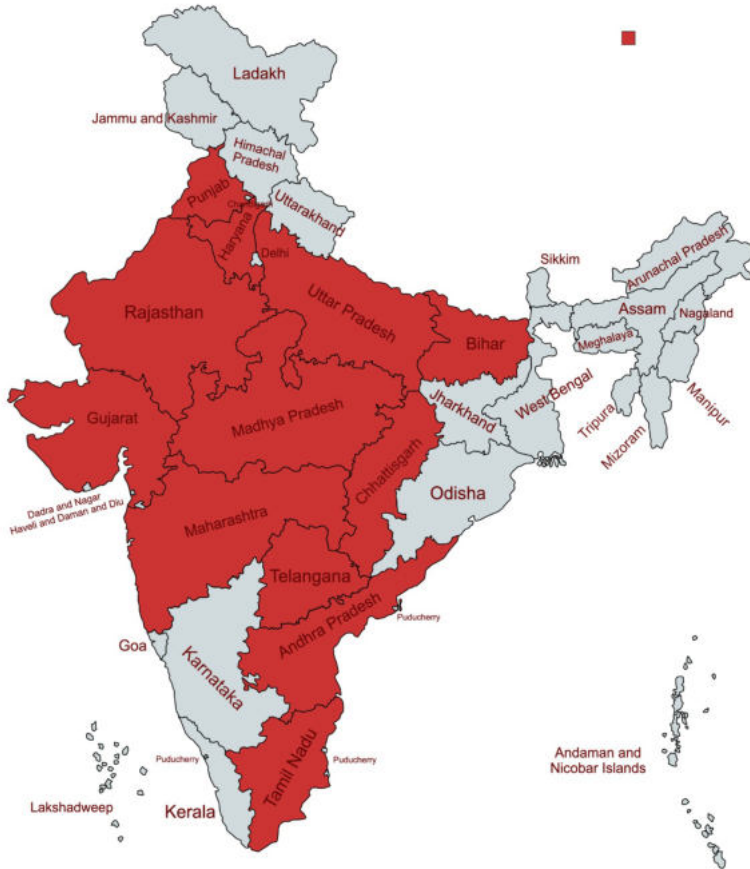

Size : 165 X 63 X 44

Size : 10 PCS

Available : Metallic

Vishwa Eyewear

EMAIL ID

info@vishwaeyewear.com

WEBSITE

www.vishwaeyewear.com